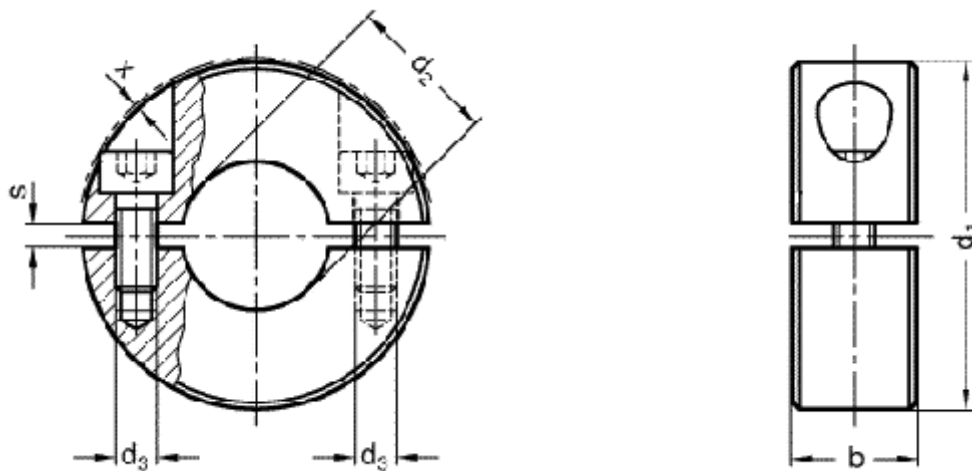

Data Sheet

Article number: 20707220B6NI

Description: E+G Stainless steel split set GN 707.2-20-B6-NI
, 2-pieces

Measures

$b = 9$
 $d_1 = 20$
 $d_2 = B\ 6$
 $d_3 = M3$
 $s = 2.1$
 $x = 1.2$